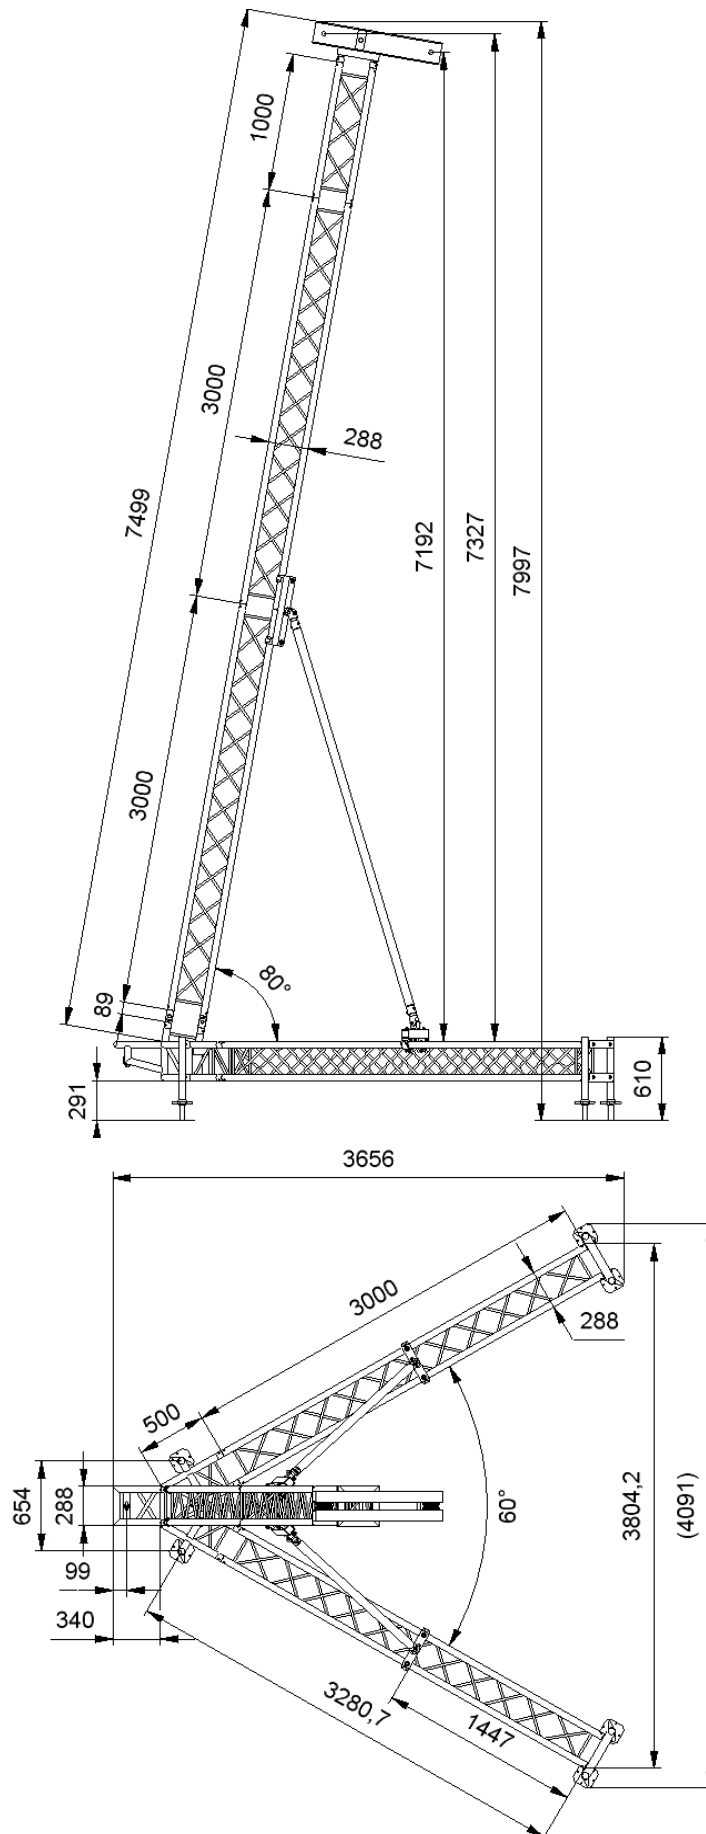

Alistage Ltd

Earls Farm, Earls Lane, South Mimms, Hertfordshire EN6 3LT
sales@alstage.co.uk 01707 653 245 www.alstage.co.uk