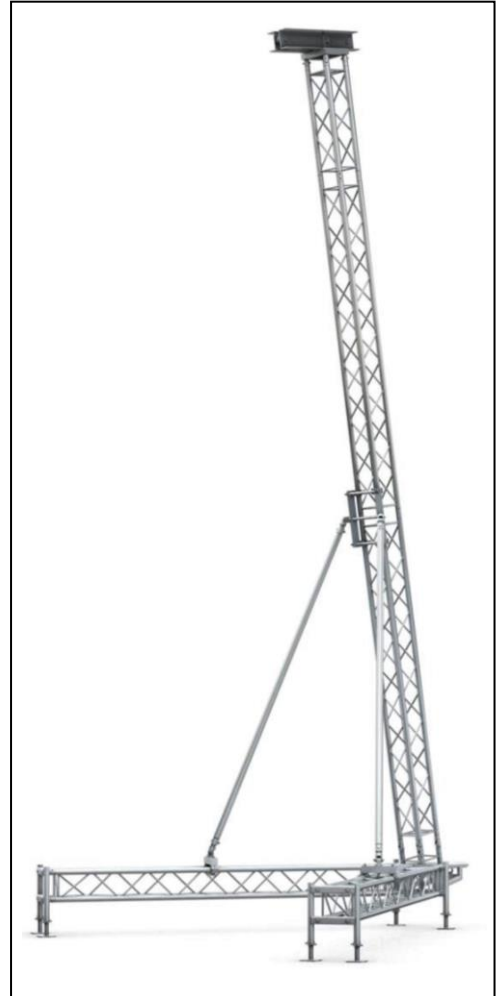

To cater for this growing trend we have added MRT1 PA Towers to the range of hire equipment. Available with or without electric chain hoists the MRT towers have a payload capacity of 750kg and are a total height of 8m.

On grass sites stability can be maintained by the use of straps and ground stakes, or on hardstanding sites by the use of additional kentledge.